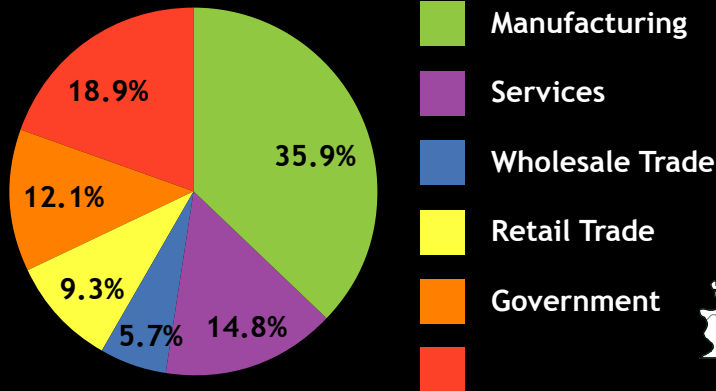

WINSTON COUNTY, MISSISSIPPI

LOCATION

Distance to selected cities from Louisville, MS:

Atlanta, Georgia	330 miles	532 kilometers
Chicago, Illinois	711 miles	1,147 kilometers
Dallas, Texas	470 miles	758 kilometers
Jackson, Mississippi	94 miles	152 kilometers
Memphis, Tennessee	180 miles	290 kilometers
New Orleans, Louisiana	261 miles	421 kilometers

Source: Official Mississippi Highway map: unpublished data collected by MDA.

INCOME

Sources of Earnings by Place of Work, 2000

Source: Mississippi State Tax Commission, 1995 through 2000 (12/01).