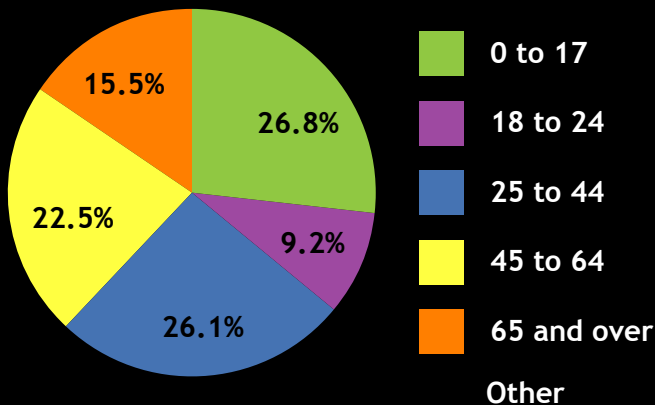

POPULATION

	1990	1995	2000	2010
Louisville	7,161	7,149	7,006	NA
Winston County	19,423	19,497	20,160	20,604

Source: U.S. Bureau of Census, Census of Population, 1980, 1990, and 2000 (12/01).
2001 Population of Estimates (04/02).

Age breakdown of county population, 2000: