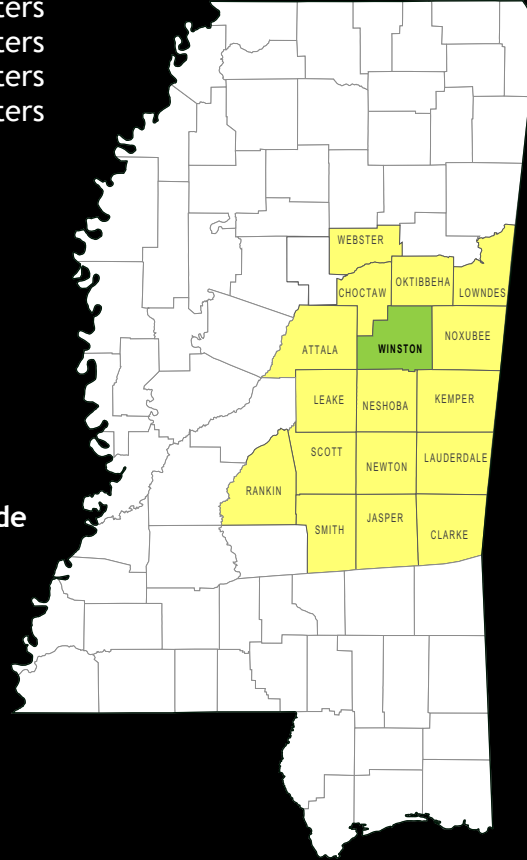

WINSTON COUNTY, MISSISSIPPI

LOCATION

Distance to selected cities from Louisville, MS:

Atlanta, Georgia	330 miles	532 kilometers
Chicago, Illinois	711 miles	1,147 kilometers
Dallas, Texas	470 miles	758 kilometers
Jackson, Mississippi	94 miles	152 kilometers
Memphis, Tennessee	180 miles	290 kilometers
New Orleans, Louisiana	261 miles	421 kilometers

Source: Official Mississippi Highway map: unpublished data collected by MDA.

INCOME

Sources of Earnings by Place of Work, 2000

Source: Mississippi State Tax Commission, 1995 through 2000 (12/01).