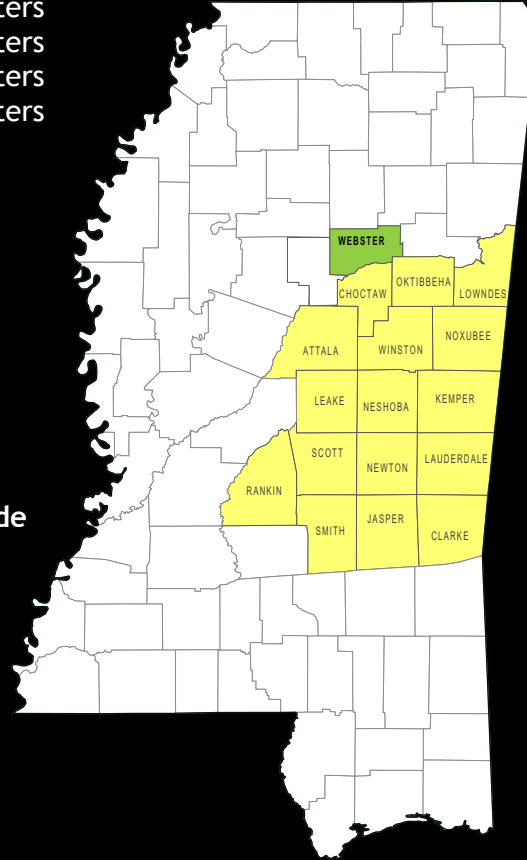

WEBSTER COUNTY, MISSISSIPPI

LOCATION

Distance to selected cities from Eupora, MS:

Atlanta, Georgia	324 miles	523 kilometers
Chicago, Illinois	677 miles	1,092 kilometers
Dallas, Texas	509 miles	821 kilometers
Jackson, Mississippi	125 miles	202 kilometers
Memphis, Tennessee	146 miles	235 kilometers
New Orleans, Louisiana	307 miles	495 kilometers

Source: Official Mississippi Highway map: unpublished data collected by MDA.

INCOME

Sources of Earnings by Place of Work, 2000

Source: Mississippi State Tax Commission, 1995 through 2000 (12/01).