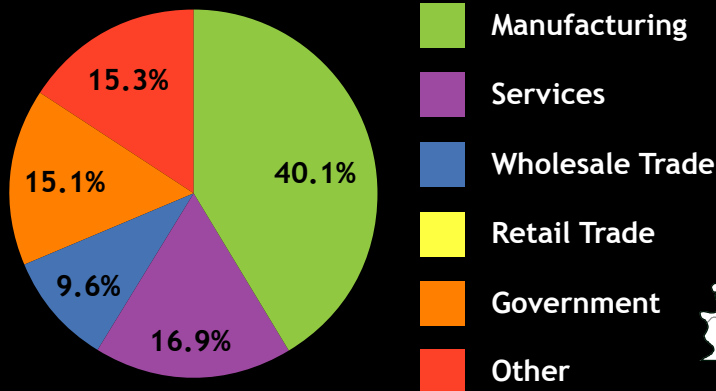

WEBSTER COUNTY, MISSISSIPPI

LOCATION

Distance to selected cities from Eupora, MS:

Atlanta, Georgia	324 miles	523 kilometers
Chicago, Illinois	677 miles	1,092 kilometers
Dallas, Texas	509 miles	821 kilometers
Jackson, Mississippi	125 miles	202 kilometers
Memphis, Tennessee	146 miles	235 kilometers
New Orleans, Louisiana	307 miles	495 kilometers

Source: Official Mississippi Highway map: unpublished data collected by MDA.

INCOME

Sources of Earnings by Place of Work, 2000

Source: Mississippi State Tax Commission, 1995 through 2000 (12/01).

POPULATION

	1990	1995	2000	2010
Eupora	2,142	2,322	2,326	NA
Webster County	10,207	10,432	10,294	11,494

Source: U.S. Bureau of Census, Census of Population, 1980, 1990, and 2000 (12/01). 2001 Population of Estimates (04/02).