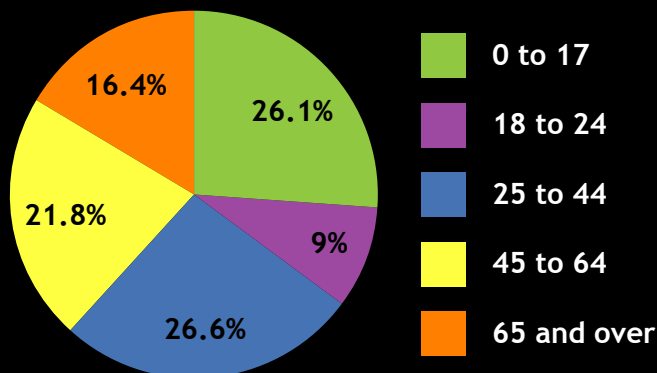

POPULATION

	1990	1995	2000	2010
Eupora	2,142	2,322	2,326	NA
Webster County	10,207	10,432	10,294	11,494

Source: U.S. Bureau of Census, Census of Population, 1980, 1990, and 2000 (12/01). 2001 Population of Estimates (04/02).

Age breakdown of county population, 2000: