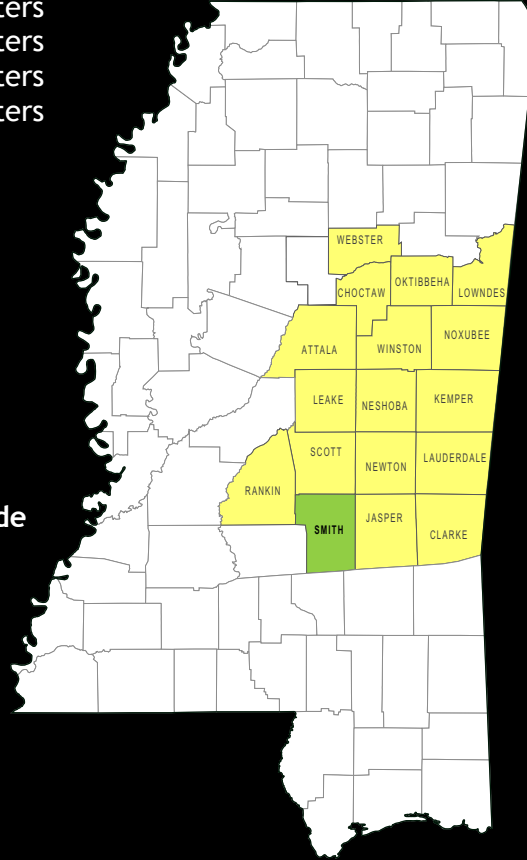

SMITH COUNTY, MISSISSIPPI

LOCATION

Distance to selected cities from Taylorsville, MS:

Atlanta, Georgia	379 miles	611 kilometers
Chicago, Illinois	797 miles	1,285 kilometers
Dallas, Texas	453 miles	731 kilometers
Jackson, Mississippi	64 miles	103 kilometers
Memphis, Tennessee	266 miles	429 kilometers
New Orleans, Louisiana	151 miles	244 kilometers

Source: Official Mississippi Highway map: unpublished data collected by MDA.

INCOME

Sources of Earnings by Place of Work, 2000

Source: Mississippi State Tax Commission, 1995 through 2000 (12/01).