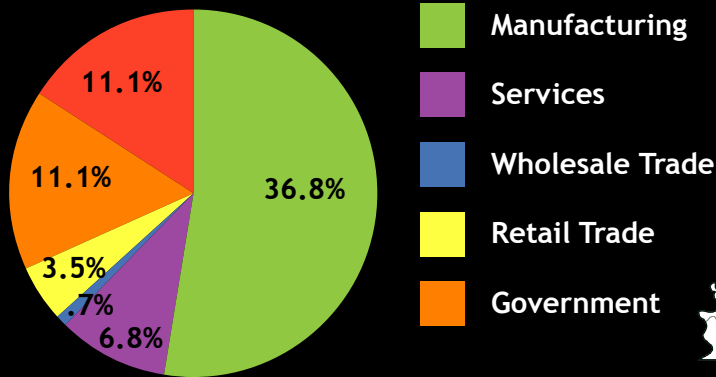

Source: Official Mississippi Highway map: unpublished data collected by MDA.

INCOME

Sources of Earnings by Place of Work, 2000

Source: Mississippi State Tax Commission, 1995 through 2000 (12/01).

POPULATION