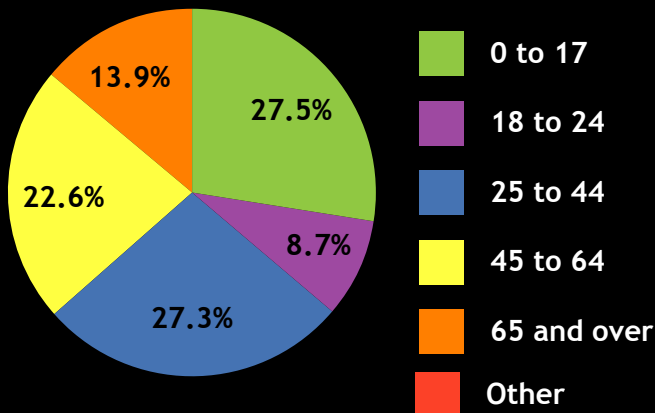

POPULATION

	1990	1995	2000	2010
Taylorsville	1,408	1,394	1,341	NA
Smith County	14,761	14,999	16,168	16,714

Source: U.S. Bureau of Census, Census of Population, 1980, 1990, and 2000 (12/01).
2001 Population of Estimates (04/02).

Age breakdown of county population, 2000: