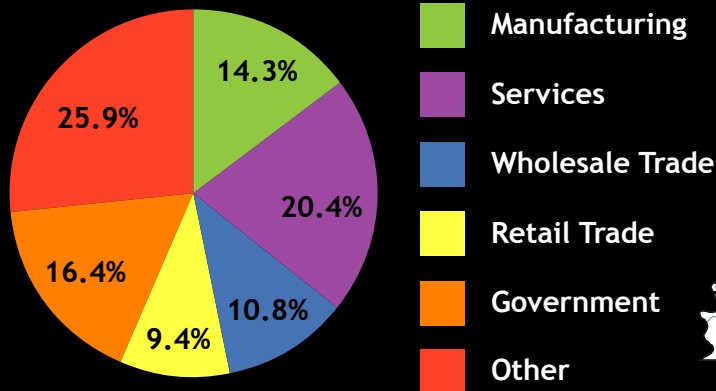

RANKIN COUNTY, MISSISSIPPI

LOCATION

Distance to selected cities from Pearl, MS:

Atlanta, Georgia	383 miles	618 kilometers
Chicago, Illinois	228 miles	368 kilometers
Dallas, Texas	399 miles	644 kilometers
Jackson, Mississippi	4 miles	6 kilometers
Memphis, Tennessee	217 miles	350 kilometers
New Orleans, Louisiana	195 miles	315 kilometers

Source: Official Mississippi Highway map: unpublished data collected by MDA.

INCOME

Sources of Earnings by Place of Work, 2000

Source: Mississippi State Tax Commission, 1995 through 2000 (12/01).