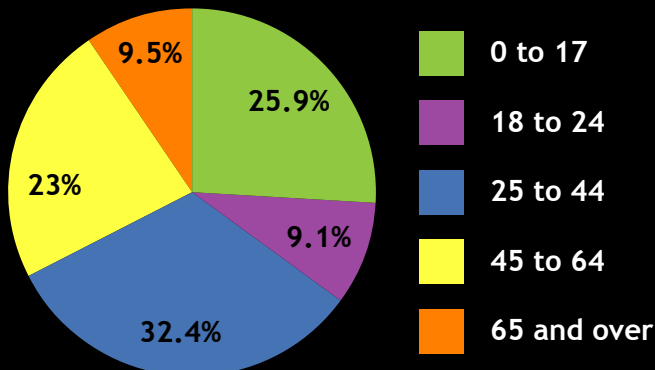

POPULATION

	1990	1995	2000	2010
Brandon	11,153	13,099	16,436	NA
Flowood	2,876	3,929	4,750	NA
Pearl	19,701	21,357	21,961	NA
Richland	4,037	4,849	6,027	NA
Rankin County	87,652	99,188	115,327	141,456

Source: U.S. Bureau of Census, Census of Population, 1980, 1990, and 2000 (12/01). 2001 Population of Estimates (04/02).

Age breakdown of county population, 2000: