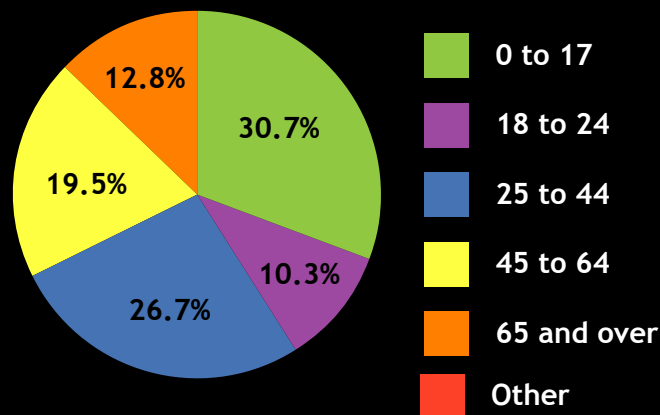

POPULATION

	1990	1995	2000	2010
Brooksville	1,099	1,047	1,182	NA
Macon	2,258	2,387	2,461	NA
Noxubee County	12,614	12,427	12,548	12,211

Source: U.S. Bureau of Census, Census of Population, 1980, 1990, and 2000 (12/01). 2001 Population of Estimates (04/02).

Age breakdown of county population, 2000: