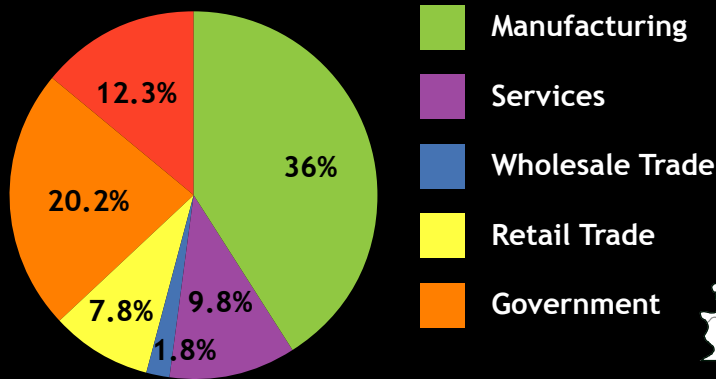

Source: Official Mississippi Highway map: unpublished data collected by MDA.

INCOME

Sources of Earnings by Place of Work, 2000

Source: Mississippi State Tax Commission, 1995 through 2000 (12/01).

POPULATION