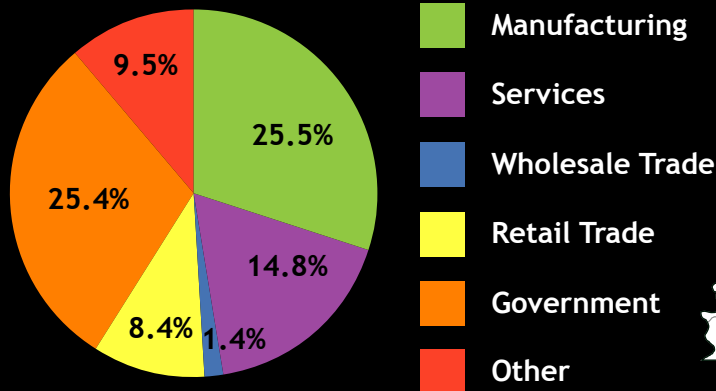

## INCOME

Sources of Earnings by Place of Work, 2000

Source: Mississippi State Tax Commission, 1995 through 2000 (12/01).