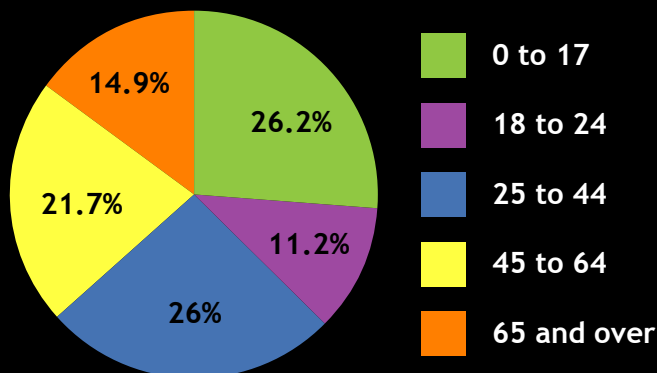

POPULATION

	1990	1995	2000	2010
Decatur	1,250	1,311	1,426	NA
Newton	3,709	3,789	3,699	NA
Union	1,879	1,874	2,021	NA
Newton County	20,339	21,141	21,838	24,418

Source: U.S. Bureau of Census, Census of Population, 1980, 1990, and 2000 (12/01). 2001 Population of Estimates (04/02).

Age breakdown of county population, 2000: