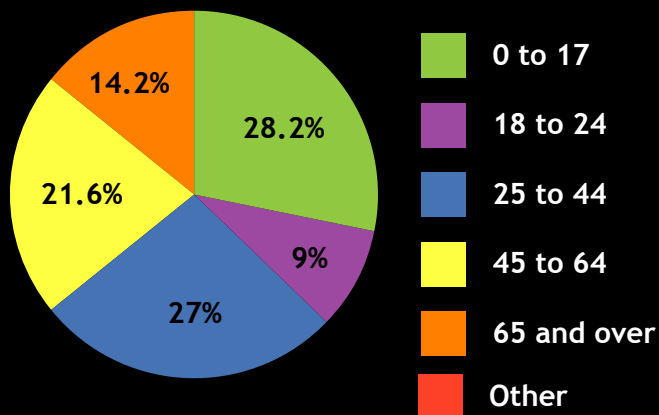

POPULATION

	1990	1995	2000	2010
Philadelphia	6,761	7,422	7,303	NA
Union	1,879	1,874	2,021	NA
Neshoba County	24,180	26,649	28,684	32,621

Source: U.S. Bureau of Census, Census of Population, 1980, 1990, and 2000 (12/01). 2001 Population of Estimates (04/02).

Age breakdown of county population, 2000: