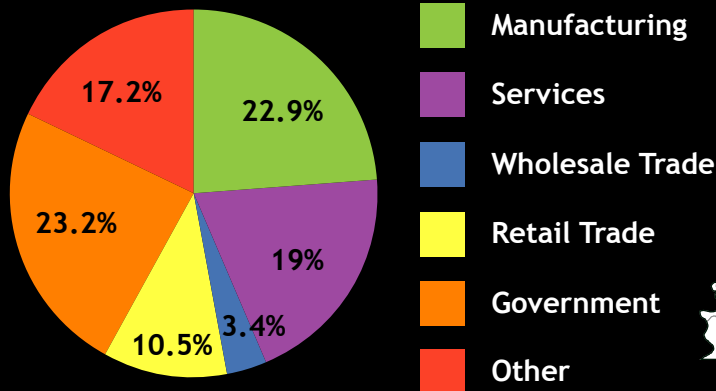

Source: Official Mississippi Highway map: unpublished data collected by MDA.

INCOME

Sources of Earnings by Place of Work, 2000

Source: Mississippi State Tax Commission, 1995 through 2000 (12/01).

POPULATION