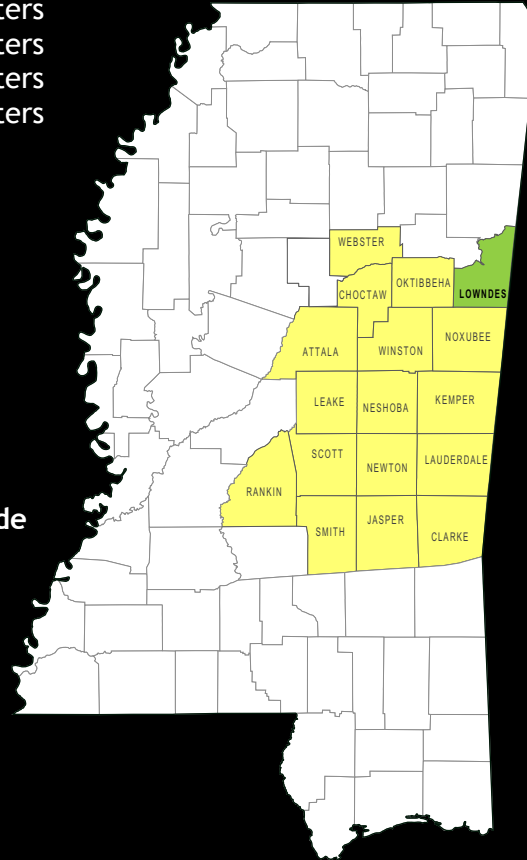

LOWNDES COUNTY, MISSISSIPPI

LOCATION

Distance to selected cities from Columbus, MS:

Atlanta, Georgia	276 miles	445 kilometers
Chicago, Illinois	642 miles	1,035 kilometers
Dallas, Texas	524 miles	845 kilometers
Jackson, Mississippi	146 miles	235 kilometers
Memphis, Tennessee	166 miles	268 kilometers
New Orleans, Louisiana	293 miles	473 kilometers

Source: Official Mississippi Highway map: unpublished data collected by MDA.

INCOME

Sources of Earnings by Place of Work, 2000

Source: Mississippi State Tax Commission, 1995 through 2000 (12/01).