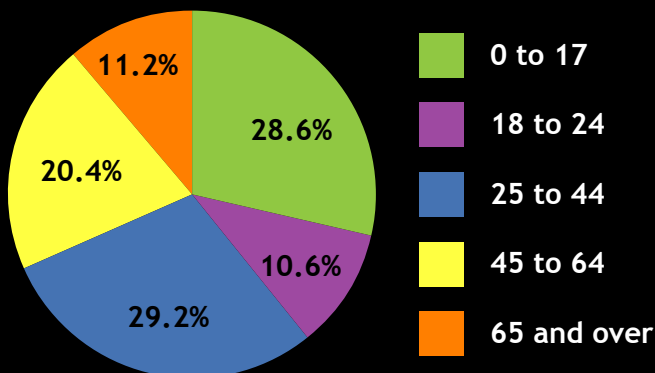

POPULATION

	1990	1995	2000	2010
Columbus	23,883	22,777	25,944	NA
Lowndes County	59,159	60,679	61,586	64,081

Source: U.S. Bureau of Census, Census of Population, 1980, 1990, and 2000 (12/01).
2001 Population of Estimates (04/02).

Age breakdown of county population, 2000: