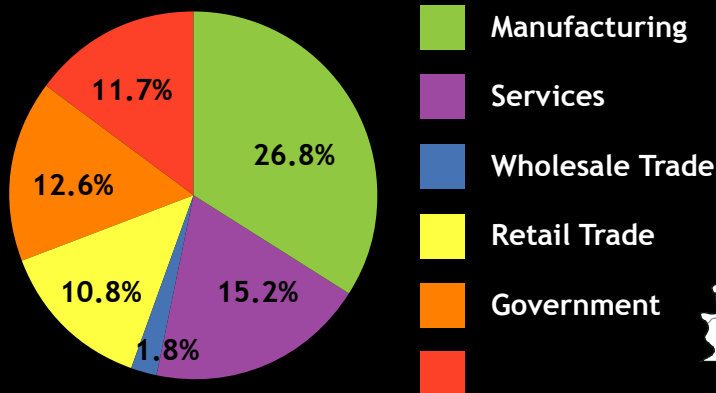

Source: Official Mississippi Highway map: unpublished data collected by MDA.

INCOME

Sources of Earnings by Place of Work, 2000

Source: Mississippi State Tax Commission, 1995 through 2000 (12/01).

POPULATION

	1990	1995	2000	2010
Carthage	3,827	4,093	4,637	NA
Walnut Grove	390	394	488	NA
Leake County	18,474	19,194	20,940	22,154

Source: U.S. Bureau of Census, Census of Population, 1980, 1990, and 2000 (12/01). 2001 Population of Estimates (04/02).