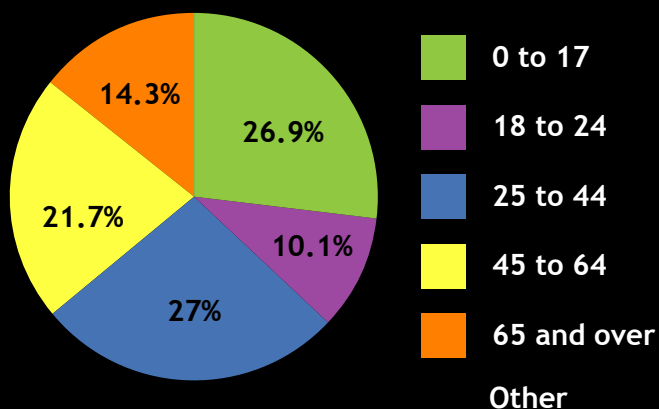

POPULATION

	1990	1995	2000	2010
Carthage	3,827	4,093	4,637	NA
Walnut Grove	390	394	488	NA
Leake County	18,474	19,194	20,940	22,154

Source: U.S. Bureau of Census, Census of Population, 1980, 1990, and 2000 (12/01). 2001 Population of Estimates (04/02).

Age breakdown of county population, 2000: