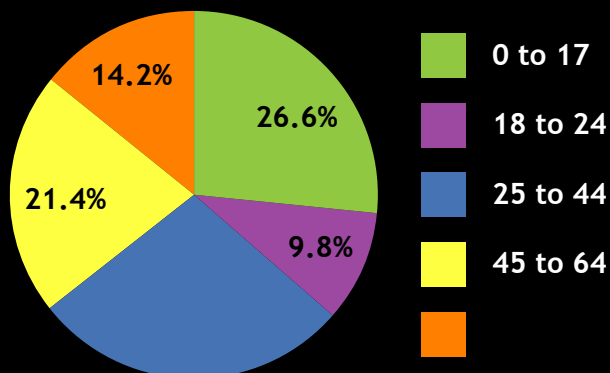

POPULATION

	1990	1995	2000	2010
Meridian	41,012	41,046	39,968	NA
Lauderdale County	75,511	76,931	78,161	80,132

Source: U.S. Bureau of Census, Census of Population, 1980, 1990, and 2000 (12/01). 2001 Population of Estimates (04/02).

Age breakdown of county population, 2000: