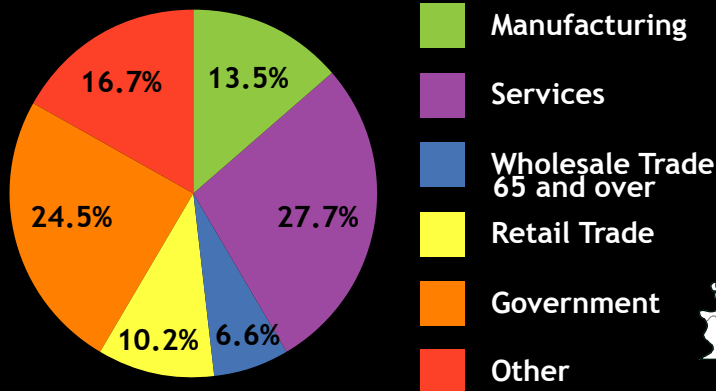

Source: Official Mississippi Highway map: unpublished data collected by MDA.

INCOME

Sources of Earnings by Place of Work, 2000

Source: Mississippi State Tax Commission, 1995 through 2000 (12/01).

POPULATION

	1990	1995	2000	2010
Meridian	41,012	41,046	39,968	NA
Lauderdale County	75,511	76,931	78,161	80,132

Source: U.S. Bureau of Census, Census of Population, 1980, 1990, and 2000 (12/01). 2001 Population of Estimates (04/02).