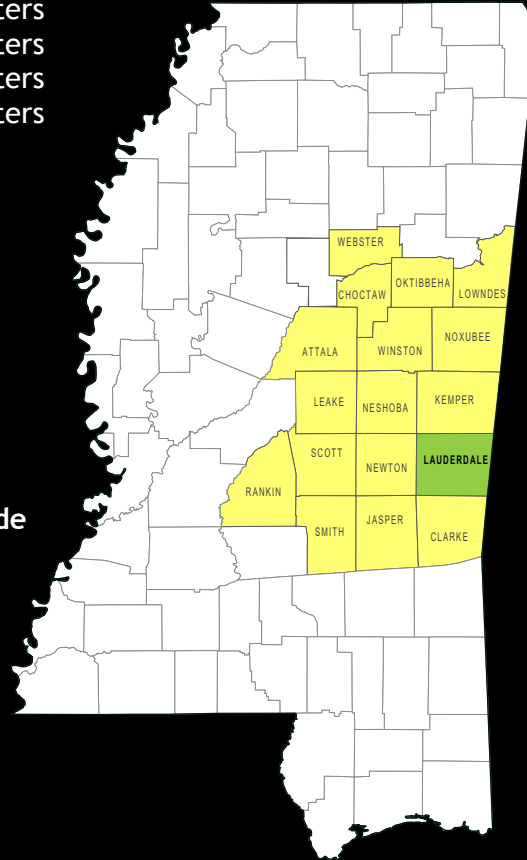

LAUDERDALE COUNTY, MISSISSIPPI

LOCATION

Distance to selected cities from Meridian, MS:

Atlanta, Georgia	303 miles	489 kilometers
Chicago, Illinois	792 miles	1,277 kilometers
Dallas, Texas	478 miles	771 kilometers
Jackson, Mississippi	93 miles	150 kilometers
Memphis, Tennessee	236 miles	381 kilometers
New Orleans, Louisiana	203 miles	327 kilometers

Source: Official Mississippi Highway map: unpublished data collected by MDA.

INCOME

Sources of Earnings by Place of Work, 2000

Source: Mississippi State Tax Commission, 1995 through 2000 (12/01).

POPULATION

	1990	1995	2000	2010
Meridian	41,012	41,046	39,968	NA
Lauderdale County	75,511	76,931	78,161	80,132

Source: U.S. Bureau of Census, Census of Population, 1980, 1990, and 2000 (12/01). 2001 Population of Estimates (04/02).