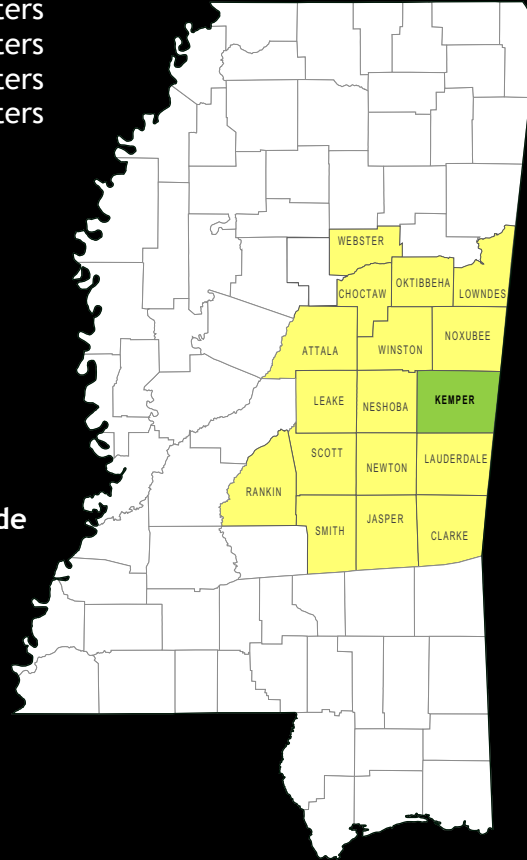

KEMPER COUNTY, MISSISSIPPI

LOCATION

Distance to selected cities from DeKalb, MS:

Atlanta, Georgia	317 miles	511 kilometers
Chicago, Illinois	750 miles	1,210 kilometers
Dallas, Texas	487 miles	785 kilometers
Jackson, Mississippi	123 miles	198 kilometers
Memphis, Tennessee	219 miles	353 kilometers
New Orleans, Louisiana	242 miles	390 kilometers

Source: Official Mississippi Highway map: unpublished data collected by MDA.

INCOME

Sources of Earnings by Place of Work, 2000

Source: Mississippi State Tax Commission, 1995 through 2000 (12/01).