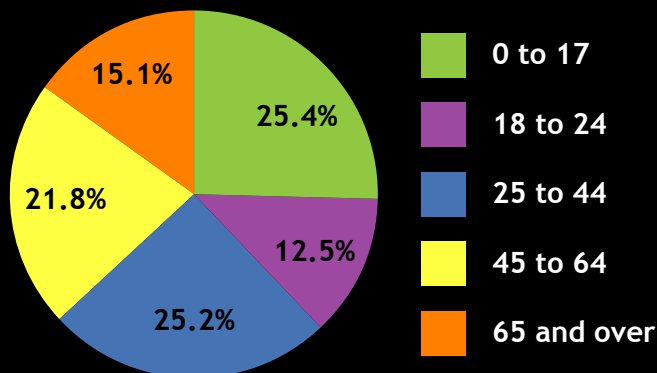

POPULATION

	1990	1995	2000	2010
DeKalb	1,070	1,068	972	NA
Kemper County	10,330	10,410	10,453	11,818

Source: U.S. Bureau of Census, Census of Population, 1980, 1990, and 2000 (12/01).
2001 Population of Estimates (04/02).

Age breakdown of county population, 2000: