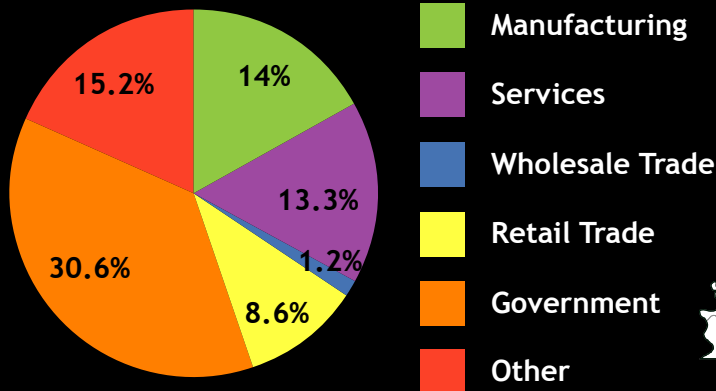

## POPULATION

	1990	1995	2000	2010
DeKalb	1,070	1,068	972	NA
Kemper County	10,330	10,410	10,453	11,818

Source: U.S. Bureau of Census, Census of Population, 1980, 1990, and 2000 (12/01).  
2001 Population of Estimates (04/02).