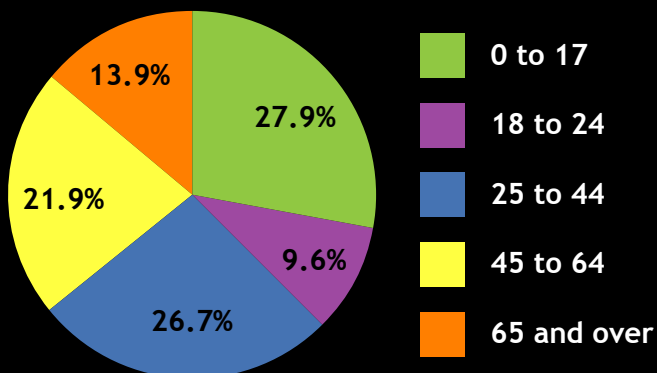

Source: Official Mississippi Highway map: unpublished data collected by MDA.

INCOME

Sources of Earnings by Place of Work, 2000

Source: Mississippi State Tax Commission, 1995 through 2000 (12/01).

POPULATION

	1990	1995	2000	2010
Bay Springs	1,728	1,805	2,097	NA
Jasper County	17,102	17,404	18,149	18,995

Source: U.S. Bureau of Census, Census of Population, 1980, 1990, and 2000 (12/01).
2001 Population of Estimates (04/02).

Age breakdown of county population, 2000:

We're
Where
You
Need
To Be!