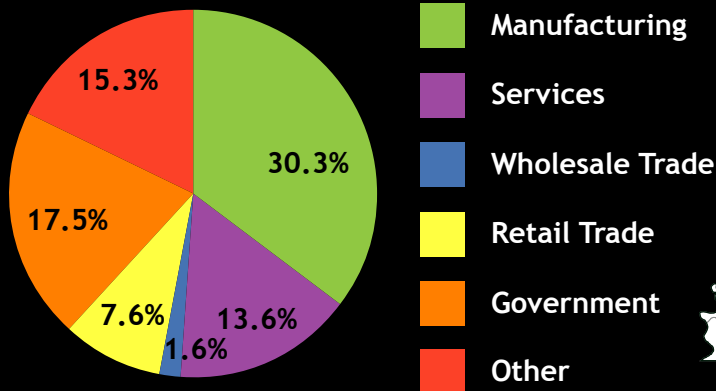

JASPER COUNTY, MISSISSIPPI

COMMUNITY PROFILES

LOCATION

Distance to selected cities from Bay Springs, MS:

Atlanta, Georgia	363 miles	585 kilometers
Chicago, Illinois	796 miles	1,284 kilometers
Dallas, Texas	452 miles	729 kilometers
Jackson, Mississippi	69 miles	111 kilometers
Memphis, Tennessee	265 miles	427 kilometers
New Orleans, Louisiana	169 miles	273 kilometers

Source: Official Mississippi Highway map: unpublished data collected by MDA.

INCOME

Sources of Earnings by Place of Work, 2000

Source: Mississippi State Tax Commission, 1995 through 2000 (12/01).

POPULATION