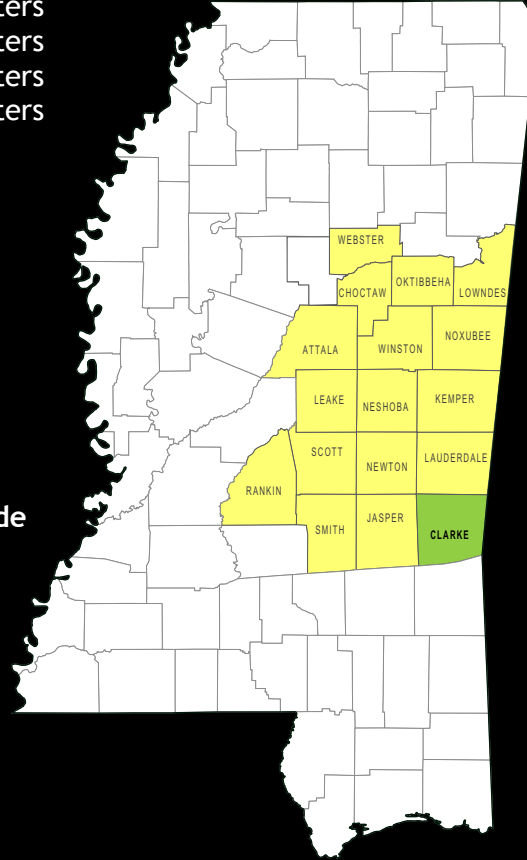

CLARKE COUNTY, MISSISSIPPI

COMMUNITY PROFILES

LOCATION

Distance to selected cities from Quitman, MS:

Atlanta, Georgia	328 miles	529 kilometers
Chicago, Illinois	816 miles	1,316 kilometers
Dallas, Texas	502 miles	810 kilometers
Jackson, Mississippi	115 miles	185 kilometers
Memphis, Tennessee	267 miles	431 kilometers
New Orleans, Louisiana	189 miles	305 kilometers

Source: Official Mississippi Highway map: unpublished data collected by MDA.

INCOME

Sources of Earnings by Place of Work, 2000

Source: Mississippi State Tax Commission, 1995 through 2000 (12/01).