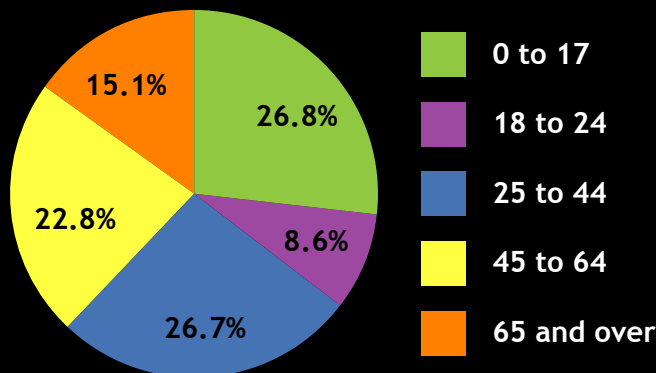

Source: Official Mississippi Highway map: unpublished data collected by MDA.

INCOME

Sources of Earnings by Place of Work, 2000

Source: Mississippi State Tax Commission, 1995 through 2000 (12/01).

POPULATION

	1990	1995	2000	2010
Quitman	2,734	2,801	2,463	NA
Clarke County	17,301	17,754	17,955	20,649

Source: U.S. Bureau of Census, Census of Population, 1980, 1990, and 2000 (12/01).
2001 Population of Estimates (04/02).

Age breakdown of county population, 2000:

We're
Where
You
Need
To Be!