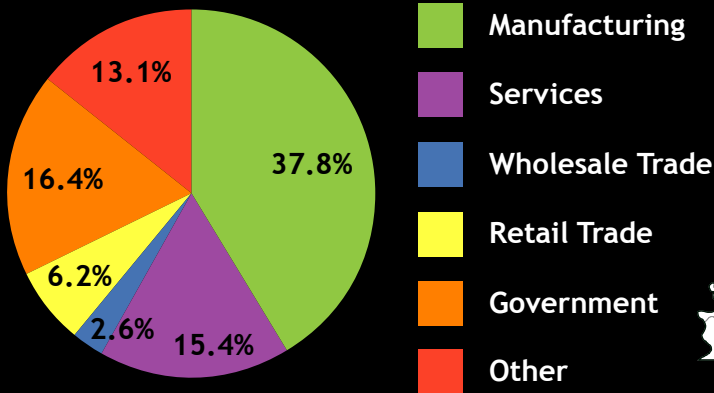

Source: Official Mississippi Highway map: unpublished data collected by MDA.

INCOME

Sources of Earnings by Place of Work, 2000

Source: Mississippi State Tax Commission, 1995 through 2000 (12/01).

POPULATION