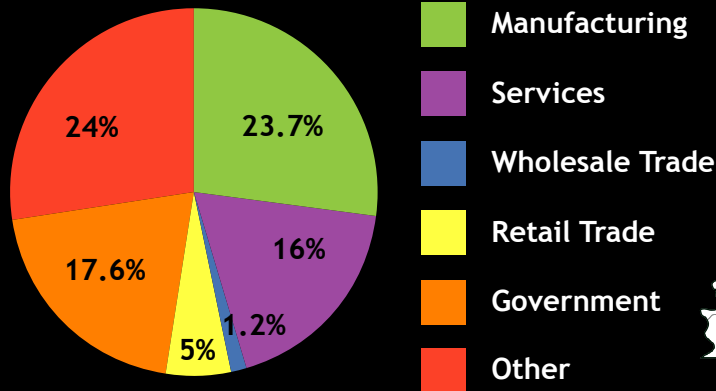

Source: Official Mississippi Highway map: unpublished data collected by MDA.

INCOME

Sources of Earnings by Place of Work, 2000

Source: Mississippi State Tax Commission, 1995 through 2000 (12/01).

POPULATION

	1990	1995	2000	2010
Ackerman	1,575	1,683	1,696	NA
Choctaw County	9,082	9,113	9,758	10,307

Source: U.S. Bureau of Census, Census of Population, 1980, 1990, and 2000 (12/01).
2001 Population of Estimates (04/02).