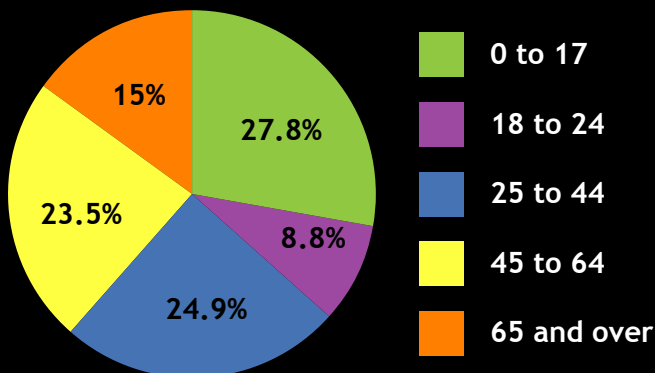

POPULATION

	1990	1995	2000	2010
Ackerman	1,575	1,683	1,696	NA
Choctaw County	9,082	9,113	9,758	10,307

Source: U.S. Bureau of Census, Census of Population, 1980, 1990, and 2000 (12/01).
2001 Population of Estimates (04/02).

Age breakdown of county population, 2000: