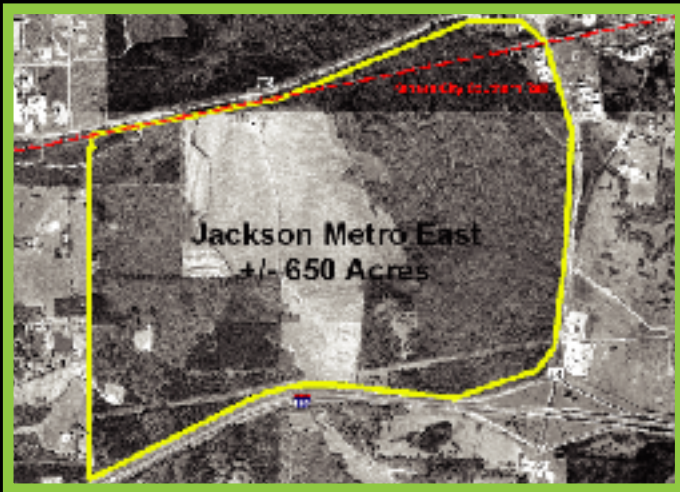

RANKIN COUNTY, MISSISSIPPI

Jackson Metro East Site

650 acres

650 acres largest tract

Rail on site

Site located between Hwy 80 and I-20

All utilities on or adjacent to site

East Metropolitan Center

950 available acres

200 acres largest tract

All utilities on site

Adjacent to I-20

Rail on site

AVAILABLE PROPERTY